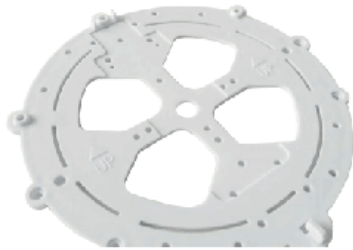

LED Pool light accessories

Retro fit mounting bracket

Model no: PLA01
Dimension: Ø 210 x 5H(mm)
Material: Injection molded ABS
Application: P90 / P120 / P150 model